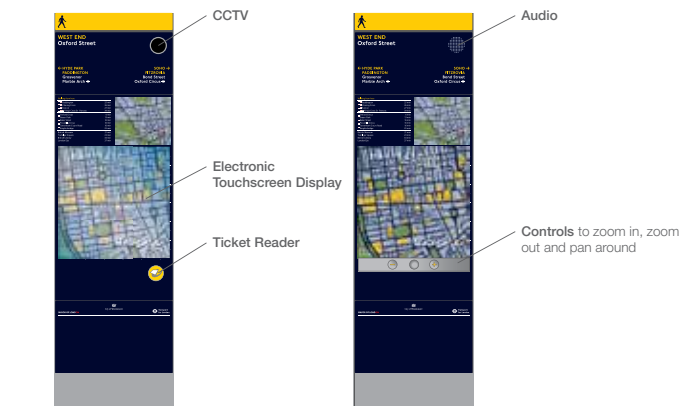

Interactive Wayfinding

Future Systems provide a wide range of interactive and non-interactive digital display wayfinding products in a variety of designs to suit individual customer requirements.

Successfully installed in many locations, Future Systems provide the entire product - an end to end solution. Products and services include external kiosk structure, associated graphics, signage and branding, all internal electronic hardware, daylight readable displays, internal PC's and full impact resistant display screens. All products are fully ingress protected from the elements, utilise thermal control engineering dynamics and are fully tested and approved for external on street use.

Future Systems also provide a full content management design and/or take digital data feeds from third party supplied and systems integrators.

→ Looking for more detailed information?

☎ 00 +1 845 570 2745   🌐 www.futuresystems-inc.co.uk   ✉ sales@futuresystems-inc.co.uk