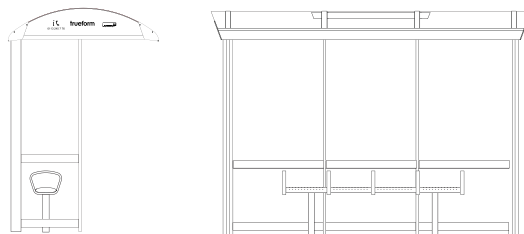

Metro Shelter

- Available in a range of configurations & sizes
- Modular, flexible & innovative design & construction
- Contemporary architectural aesthetics & detailing
- Engineering grade construction & materials
- Future proofed & technology enabled
- Incorporates Intelligent, electronic transport hardware
- Optimum passenger protection, comfort & safety
- Ultimate transport marketing platform
- Robust and vandal resistant
- Range of high grade material & finish options for long lasting performance
- Quick release yet tamper proof features for rapid, cost effective maintenance
- Compliant with BSI structural standards & regulations
- Fully DDA & ADA compliant
- Ability to accept RTP1 displays, CCTV, audio PA, solar, kiosks and other advanced information systems
- Range of foundation and installation options available
- Range of glazing materials and options available
- Special 'shock absorbing' glazing retention system
- The choice of many major Cities