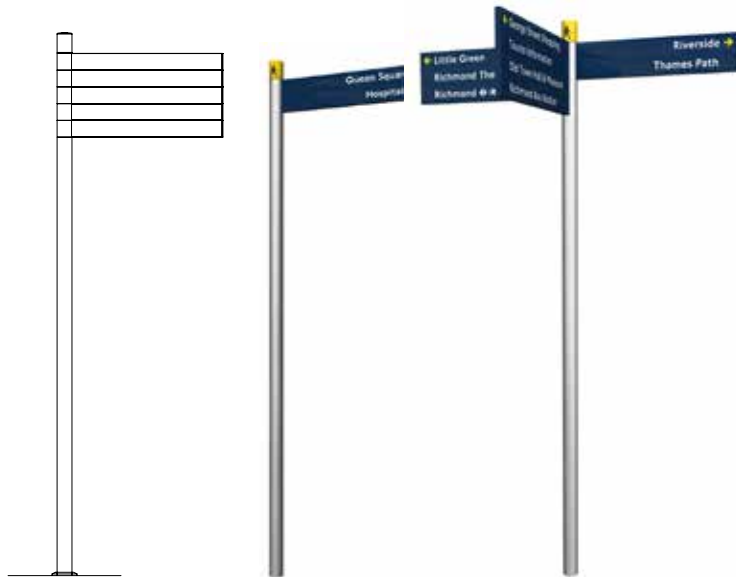

Legible London Wayfinding Signage - Finger Posts

→ Looking for more detailed information?

☎ 00 +1 845 570 2745 🌐 www.futuresystems-inc.co.uk ✉ sales@futuresystems-inc.co.uk