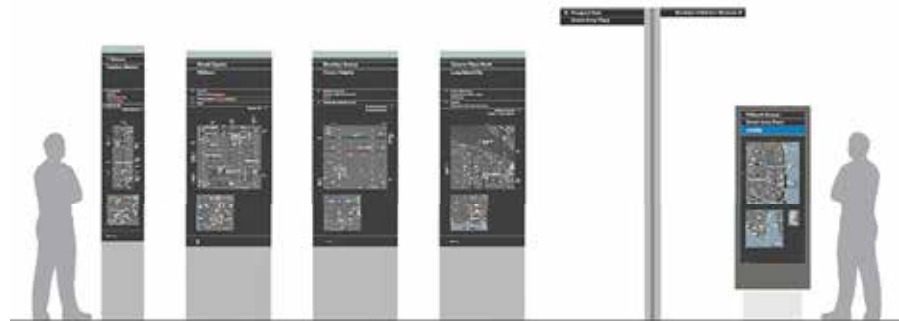

New York Wayfinding Totems

→ Looking for more detailed information?

(845) 570 2745

www.futuresystems-inc.com

sales@futuresystems-inc.com