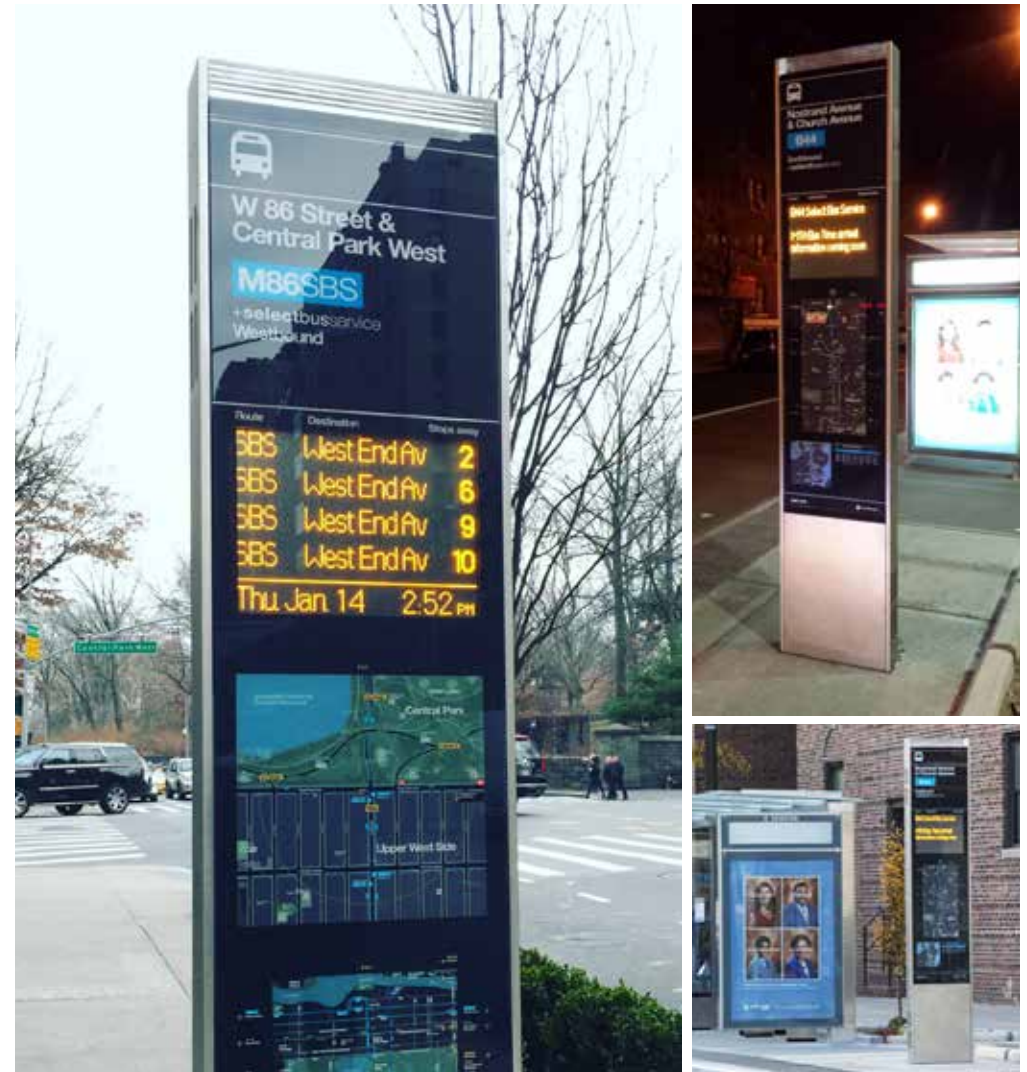

## New York SBS Wayfinding Totems

→ Looking for more detailed information?

(845) 570 2745   [www.futuresystems-inc.com](http://www.futuresystems-inc.com)   [sales@futuresystems-inc.com](mailto:sales@futuresystems-inc.com)