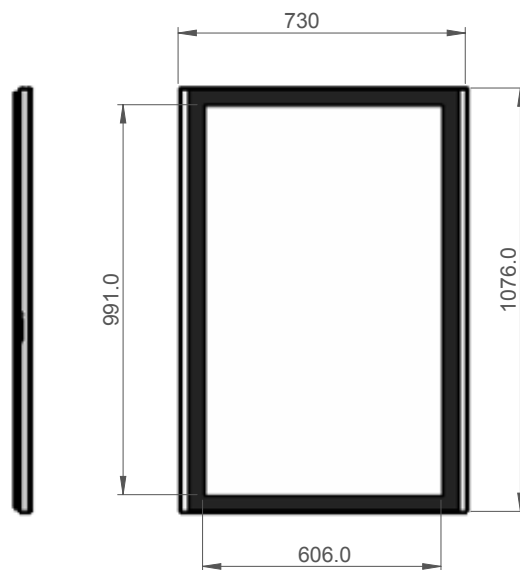

## TfL Publicity Frames - DRU - MK4

- DRU Size (MK 4 Design)
- Available in all TfL colours

→ Looking for more detailed information?

☎ 00 +1 845 570 2745 🌐 [www.futuresystems-inc.co.uk](http://www.futuresystems-inc.co.uk) ✉ [sales@futuresystems-inc.co.uk](mailto:sales@futuresystems-inc.co.uk)