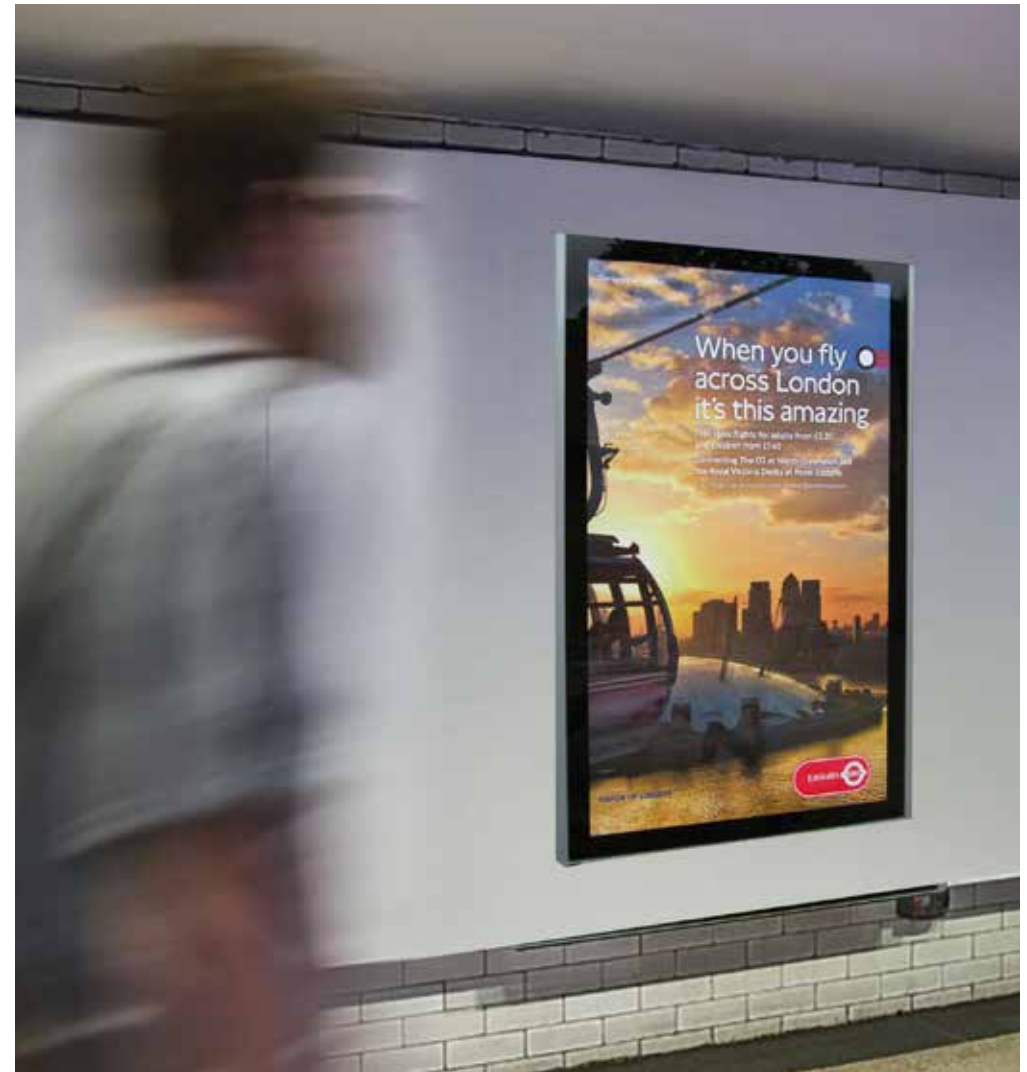

## TfL Publicity Frames - DRU - MK4

- DRU Size (MK 4 Design)
- Available in all TfL colours

→ Looking for more detailed information?

☎ 00 +1 845 570 2745 🌐 [www.futuresystems-inc.co.uk](http://www.futuresystems-inc.co.uk) ✉ [sales@futuresystems-inc.co.uk](mailto:sales@futuresystems-inc.co.uk)